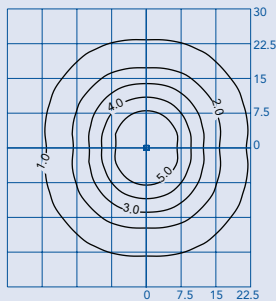

Canopy 12" x 12"

HPS / 35 - 150 watts

MH / 50 - 150 watts

Application

Great for lighting residential exteriors, entry ways, stairways, walkways, perimeters, parking garages, storage areas, and warehouses

Features

- Steel Housing (Dark Bronze)
- Polycarbonate lens
- 1/2" Conduit Access
- Lamp Included

CANOPY

DIMENSIONS

PHOTOMETRICS

150W MH @ 20' Mounting Height
Isofootcandles

ORDERING INFORMATION

Catalog #	Watts	Volts	HI Ballast Model #	Ballast	ANSI	Lamp Part #
12x12C-35-HPS-120	35 HPS	120	S0035-02C-111-E	R-NPF	S76	LU35/MED
12x12C-50-HPS-120	50 HPS	120	S0050-02C-111-E	R-NPF	S68	LU50/MED
12x12C-70-HPS-120	70 HPS	120	S0070-02C-111-E	R-NPF	S62	LU70/MED
12x12C-70-HPS-4T	70 HPS	4T	S0070-71C-511-DE	HX-HPF	S62	LU70/MED
12x12C-100-HPS-120	100 HPS	120	S0100-02C-111-E	R-NPF	S54	LU100/MED
12x12C-100-HPS-4T	100 HPS	4T	S0100-71C-511-DE	HX-HPF	S54	LU100/MED
12x12C-150-HPS-120	150 HPS	120	S0150-02C-111-E	R-NPF	S55	LU150/55/MED
12x12C-150-HPS-4T	150 HPS	4T	S0150-71C-511-DE	HX-HPF	S55	LU150/55/MED
12x12C-50-MH-2T	50 MH	2T	M0050-23C-511-DE	HX-HPF	M110	MH50/U/MED
12x12C-70-MH-4T	70 MH	4T	M0070-71C-511-DE	HX-HPF	M98	MH70/U/MED
12x12C-100-MH-4T	100 MH	4T	M0100-71C-511-DE	HX-HPF	M90	MH100/U/MED
12x12C-150-MH-4T	150 MH	4T	M0150-71C-511-DE	HX-HPF	M102	MH150/U/MED