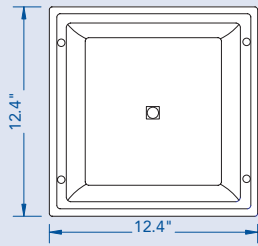

Canopy 12" x 12"

HPS / 35 - 150 watts

MH / 50 - 150 watts

Application

Great for lighting residential exteriors, entry ways, stairways, walkways, perimeters, parking garages, storage areas, and warehouses

Features

- Steel Housing (Dark Bronze)
- Polycarbonate lens
- 1/2" Conduit Access
- Lamp Included

CANOPY

DIMENSIONS

PHOTOMETRICS

150W MH @ 20' Mounting Height
Isofootcandles

ORDERING INFORMATION

Catalog #	Watts	Volts	HI Ballast Model #	Ballast	ANSI	Lamp Part #
12x12C-35-HPS-120	35 HPS	120	S0035-02C-111-E	R-NPF	S76	LU35/MED
12x12C-50-HPS-120	50 HPS	120	S0050-02C-111-E	R-NPF	S68	LU50/MED
12x12C-70-HPS-120	70 HPS	120	S0070-02C-111-E	R-NPF	S62	LU70/MED
12x12C-70-HPS-4T	70 HPS	4T	S0070-71C-511-DE	HX-HPF	S62	LU70/MED
12x12C-100-HPS-120	100 HPS	120	S0100-02C-111-E	R-NPF	S54	LU100/MED
12x12C-100-HPS-4T	100 HPS	4T	S0100-71C-511-DE	HX-HPF	S54	LU100/MED
12x12C-150-HPS-120	150 HPS	120	S0150-02C-111-E	R-NPF	S55	LU150/55/MED
12x12C-150-HPS-4T	150 HPS	4T	S0150-71C-511-DE	HX-HPF	S55	LU150/55/MED
12x12C-50-MH-2T	50 MH	2T	M0050-23C-511-DE	HX-HPF	M110	MH50/U/MED
12x12C-70-MH-4T	70 MH	4T	M0070-71C-511-DE	HX-HPF	M98	MH70/U/MED
12x12C-100-MH-4T	100 MH	4T	M0100-71C-511-DE	HX-HPF	M90	MH100/U/MED
12x12C-150-MH-4T	150 MH	4T	M0150-71C-511-DE	HX-HPF	M102	MH150/U/MED