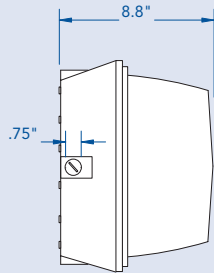

Canopy 12" x 12"

HPS / 35 - 150 watts

MH / 50 - 150 watts

Application

Great for lighting residential exteriors, entry ways, stairways, walkways, perimeters, parking garages, storage areas, and warehouses

Features

- Steel Housing (Dark Bronze)
- Polycarbonate lens
- 1/2" Conduit Access
- Lamp Included

CANOPY

DIMENSIONS

PHOTOMETRICS

150W MH @ 20' Mounting Height
Isofootcandles

ORDERING INFORMATION

Catalog #	Watts	Volts	HI Ballast Model #	Ballast	ANSI	Lamp Part #
12x12C-35-HPS-120	35 HPS	120	S0035-02C-111-E	R-NPF	S76	LU35/MED
12x12C-50-HPS-120	50 HPS	120	S0050-02C-111-E	R-NPF	S68	LU50/MED
12x12C-70-HPS-120	70 HPS	120	S0070-02C-111-E	R-NPF	S62	LU70/MED
12x12C-70-HPS-4T	70 HPS	4T	S0070-71C-511-DE	HX-HPF	S62	LU70/MED
12x12C-100-HPS-120	100 HPS	120	S0100-02C-111-E	R-NPF	S54	LU100/MED
12x12C-100-HPS-4T	100 HPS	4T	S0100-71C-511-DE	HX-HPF	S54	LU100/MED
12x12C-150-HPS-120	150 HPS	120	S0150-02C-111-E	R-NPF	S55	LU150/55/MED
12x12C-150-HPS-4T	150 HPS	4T	S0150-71C-511-DE	HX-HPF	S55	LU150/55/MED
12x12C-50-MH-2T	50 MH	2T	M0050-23C-511-DE	HX-HPF	M110	MH50/U/MED
12x12C-70-MH-4T	70 MH	4T	M0070-71C-511-DE	HX-HPF	M98	MH70/U/MED
12x12C-100-MH-4T	100 MH	4T	M0100-71C-511-DE	HX-HPF	M90	MH100/U/MED
12x12C-150-MH-4T	150 MH	4T	M0150-71C-511-DE	HX-HPF	M102	MH150/U/MED