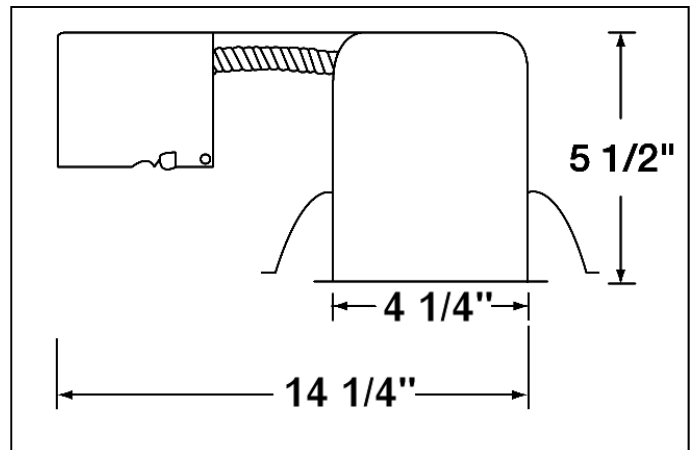

8301HR / 8301HRA - 4" Low Voltage Remodel Housing

SIZE: H 5 1/2" x L 14 1/4" x W 4 5/8"
APERTURE: 4 1/4"

8301HR 4" Low Voltage 50W Remodel Housing
8301HRA 4" Low Voltage 50W Airtight Remodel Housing

Features:

- Non-IC Rated.
- 12V, 50W, MR16 Bulb.
- UL, C-UL listed for damp location and feed through wiring.
- Thermally protected against misuse of insulation and improper lamping.
- 8301HRA meets Washington State energy code for restricted air flow requirements.
- J-box listed for through-branch circuit wiring (4 in-4 out) and five 1/2" knockouts.
- Lamp-holder on trims adjust 30° from horizontal.
- Adjusts to accommodate up to 1" ceiling thickness.
- 5 1/2" height allows use in 2" x 6" joist construction.