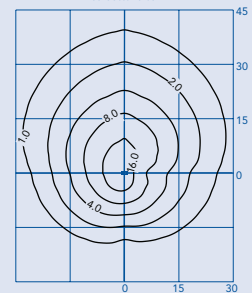

ORDERING INFORMATION

Catalog #	Watts	Volts	HI Ballast Model #	Ballast	ANSI	Lamp Part #
LDWP-250-HPS-4T	250 HPS	4T	S0250-71C-211-DE	CWA	S50	LU250
LDWP-250-HPS-5T	250 HPS	5T	S0250-81C-211-DE	CWA	S50	LU250
LDWP-250-HPS-480	250 HPS	480	S0250-11C-211-DE	CWA	S50	LU250
LDWP-400-HPS-4T	400 HPS	4T	S0400-71C-211-CE	CWA	S51	LU400
LDWP-400-HPS-480	400 HPS	480	S0400-11C-211-CE	CWA	S51	LU400
LDWP-400-HPS-5T	400 HPS	5T	S0400-81C-211-DE	CWA	S51	LU400
LDWP-250-MH-4T	250 MH	4T	M0250-71C-211-D	CWA	M58	MH250/U
LDWP-250-MH-5T	250 MH	5T	M0250-81C-211-D	CWA	M58	MH250/U
LDWP-400-MH-4T	400 MH	4T	M0400-71C-212-D	CWA	M59	MH400/U
LDWP-400-MH-5T	400 MH	5T	M0400-81C-211-D	CWA	M59	MH400/U
LDWP-320-PS-4T	320 PS	4T	M0320-71C-611-DE	PS-CWA	M154	MH320/BU/PS
LDWP-350-PS-4T	350 PS	4T	M0350-71C-611-DE	PS-CWA	M131	MH350/BU/PS
LDWP-400-PS-4T	400 PS	4T	M0400-71C-611-DE	PS-CWA	M155	MH400/BU/PS

• Specifications are subject to change without notice.

DIMENSIONS

PHOTOMETRICS

400W MH @ 15' Mounting Height
Isofootcandles

WALL PACKS

Lighting for life.

HOWARD
LIGHTING PRODUCTS