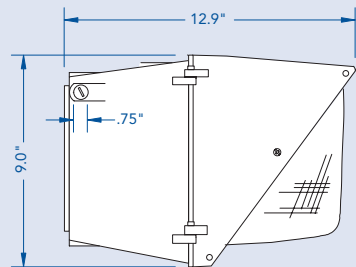

ORDERING INFORMATION

Catalog #	Watts	Volts	HI Ballast Model #	Ballast	ANSI	Lamp Part #
LDWP-250-HPS-4T	250 HPS	4T	S0250-71C-211-DE	CWA	S50	LU250
LDWP-250-HPS-5T	250 HPS	5T	S0250-81C-211-DE	CWA	S50	LU250
LDWP-250-HPS-480	250 HPS	480	S0250-11C-211-DE	CWA	S50	LU250
LDWP-400-HPS-4T	400 HPS	4T	S0400-71C-211-CE	CWA	S51	LU400
LDWP-400-HPS-480	400 HPS	480	S0400-11C-211-CE	CWA	S51	LU400
LDWP-400-HPS-5T	400 HPS	5T	S0400-81C-211-DE	CWA	S51	LU400
LDWP-250-MH-4T	250 MH	4T	M0250-71C-211-D	CWA	M58	MH250/U
LDWP-250-MH-5T	250 MH	5T	M0250-81C-211-D	CWA	M58	MH250/U
LDWP-400-MH-4T	400 MH	4T	M0400-71C-212-D	CWA	M59	MH400/U
LDWP-400-MH-5T	400 MH	5T	M0400-81C-211-D	CWA	M59	MH400/U
LDWP-320-PS-4T	320 PS	4T	M0320-71C-611-DE	PS-CWA	M154	MH320/BU/PS
LDWP-350-PS-4T	350 PS	4T	M0350-71C-611-DE	PS-CWA	M131	MH350/BU/PS
LDWP-400-PS-4T	400 PS	4T	M0400-71C-611-DE	PS-CWA	M155	MH400/BU/PS

• Specifications are subject to change without notice.

DIMENSIONS

PHOTOMETRICS

400W MH @ 15' Mounting Height
Isofootcandles

WALL PACKS

Lighting for life.

HOWARD
LIGHTING PRODUCTS