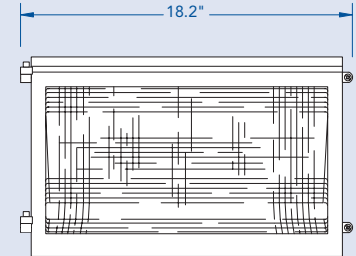

ORDERING INFORMATION

Catalog #	Watts	Volts	HI Ballast Model #	Ballast	ANSI	Lamp Part #
LDWP-250-HPS-4T	250 HPS	4T	S0250-71C-211-DE	CWA	S50	LU250
LDWP-250-HPS-5T	250 HPS	5T	S0250-81C-211-DE	CWA	S50	LU250
LDWP-250-HPS-480	250 HPS	480	S0250-11C-211-DE	CWA	S50	LU250
LDWP-400-HPS-4T	400 HPS	4T	S0400-71C-211-CE	CWA	S51	LU400
LDWP-400-HPS-480	400 HPS	480	S0400-11C-211-CE	CWA	S51	LU400
LDWP-400-HPS-5T	400 HPS	5T	S0400-81C-211-DE	CWA	S51	LU400
LDWP-250-MH-4T	250 MH	4T	M0250-71C-211-D	CWA	M58	MH250/U
LDWP-250-MH-5T	250 MH	5T	M0250-81C-211-D	CWA	M58	MH250/U
LDWP-400-MH-4T	400 MH	4T	M0400-71C-212-D	CWA	M59	MH400/U
LDWP-400-MH-5T	400 MH	5T	M0400-81C-211-D	CWA	M59	MH400/U
LDWP-320-PS-4T	320 PS	4T	M0320-71C-611-DE	PS-CWA	M154	MH320/BU/PS
LDWP-350-PS-4T	350 PS	4T	M0350-71C-611-DE	PS-CWA	M131	MH350/BU/PS
LDWP-400-PS-4T	400 PS	4T	M0400-71C-611-DE	PS-CWA	M155	MH400/BU/PS

ACCESSORIES

Catalog #	Description
LWPWG	Wire guard with stainless steel construction
LWPFC	Full cutoff with textured bronze finish
LWPSC	Side cutoff with textured bronze finish
LWPVG	Clear polycarbonate vandal guard
BPC120	Button photocell - 120v
BPC208/277	Button photocell - 208 or 277v

• Specifications are subject to change without notice.

DIMENSIONS

PHOTOMETRICS

400W MH @ 15' Mounting Height
Isofootcandles

WALL PACKS

Lighting for life.

HOWARD
LIGHTING PRODUCTS