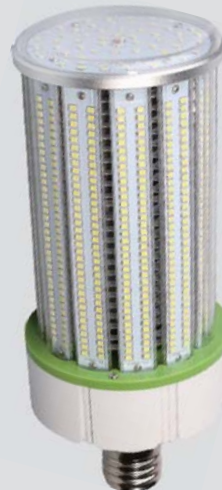

TOMORROW'S LIGHTING FOR A GREENER PLANET

LED Corn Light

Suitable for use in enclosed luminaires.
Suitable for Damp location.

30W-150W E39 Base be DLC approved!

NO. L01171

Voltage: **AC100-277V**
Power: **30W**
Lumen: **3200LM**
Base: E26
Size: D3 5/7"*8 1/9"

Color temperature: 2700-6500K

CRI: 80

Location: IP64

Life: 50000H

NO. L01205

Voltage: **AC100-277V**
Power: **40W**
Lumen: **4300LM**
Base: E26
Size: D3 5/7"*9 1/3"

NO. L01226

Voltage: **AC100-277V**
Power: **60W**
Lumen: **6500LM**
Base: E26
Size: D3 5/7"*11 2/9"

NO. L01072

Voltage: **AC100-277V**
Power: **100W**
Lumen: **12000LM**
Base: E39
Size: D5"*11 2/5"

NO. L01228

Voltage: **AC100-277V**
Power: **120W**
Lumen: **13500LM**
Base: E39
Size: D5"*12 1/5"