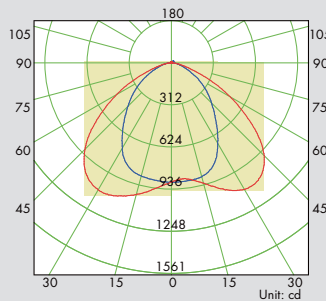

TOMORROW'S LIGHTING FOR A GREENER PLANET

L02043

L02044

L02049

LED Mini Flood Light SMD

PHOTOMETRICS

Luminous Intensity Distribution:

L02043

L02044

Features :

Fixtures are IP66 rated and suitable for use in ambients from -25 °C to 45 °C (-77F~113F)

UL wet location listed and DLC pending.

Item	Power (W)	Efficacy (LM/W)	Lumen (LM)	CRI	Beam Angle(°)	Size(inch)	Location	Chip	Driver	Certificate
L02043	15	100	1500			4 3/4"*3"*1 1/4"				
L02044	30	100	3000	>70	7H*7V	7"*4 1/4"*1 1/4"	Wet Location	Lumileds 3030 Luxeon	OWN	UL/CUL Pending
L02049	45	113	5100			8 1/4"*5 1/2"*2"				