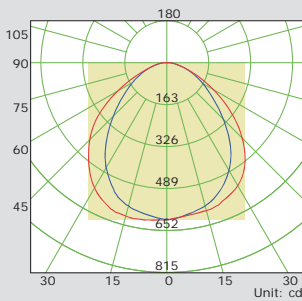

TOMORROW'S LIGHTING FOR A GREENER PLANET

L02043

L02044

L02049

LED Mini Flood Light SMD

PHOTOMETRICS

Luminous Intensity Distribution:

L02043

L02044

Features :

Fixtures are IP66 rated and suitable for use in ambients from -25 °C to 45 °C (-77F~113F)

UL wet location listed and DLC pending.

Item	Power (W)	Efficacy (LM/W)	Lumen (LM)	CRI	Beam Angle(°)	Size(inch)	Location	Chip	Driver	Certificate
L02043	15	100	1500			4 3/4"*3"*1 1/4"				
L02044	30	100	3000	>70	7H*7V	7"*4 1/4"*1 1/4"	Wet Location	Lumileds 3030 Luxeon	OWN	UL/CUL Pending
L02049	45	113	5100			8 1/4"*5 1/2"*2"				